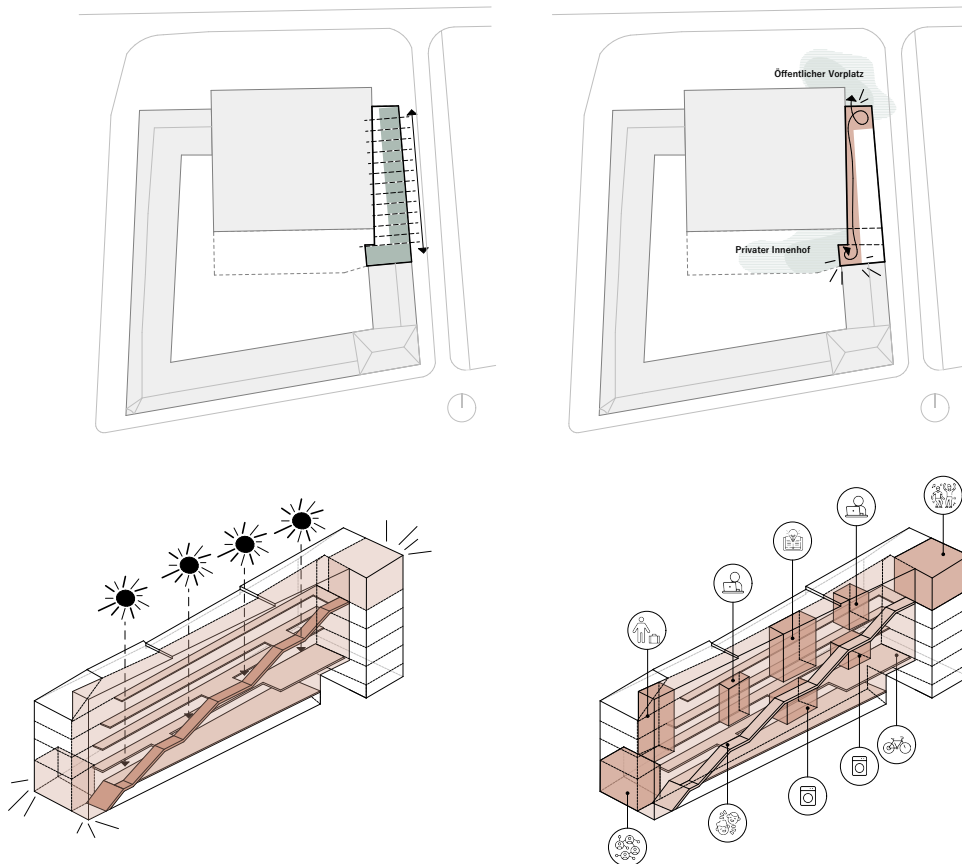

Student housing in Potsdam

Site: Potsdam
Services: Competition
Duration: 2023
Visualization: Zeynep Oba

Closing Educational Gaps

BFA has envisioned the new student housing project in Potsdam as a narrow plot built for togetherness. Located against the long fire wall of the Education Forum and facing Unity Square, the modern architectural project exudes a confident air.

Within the building, a cascading staircase forms the central backbone, flowing through the structure and providing access to and connecting all residential units and communal areas. Multifunctional boxes along the staircase offer various uses. In addition, 48 apartments of varying sizes can comfortably accommodate up to 79 students. The basic, contemporary structure of the building conveniently allows for multi-use purposes, whereas the connection to the historical architecture nearby is not lost as a result of the modern interpretation of the classical façades. This project not only closes a gap in Potsdam's historical building structure, but also in affordable yet modern housing.