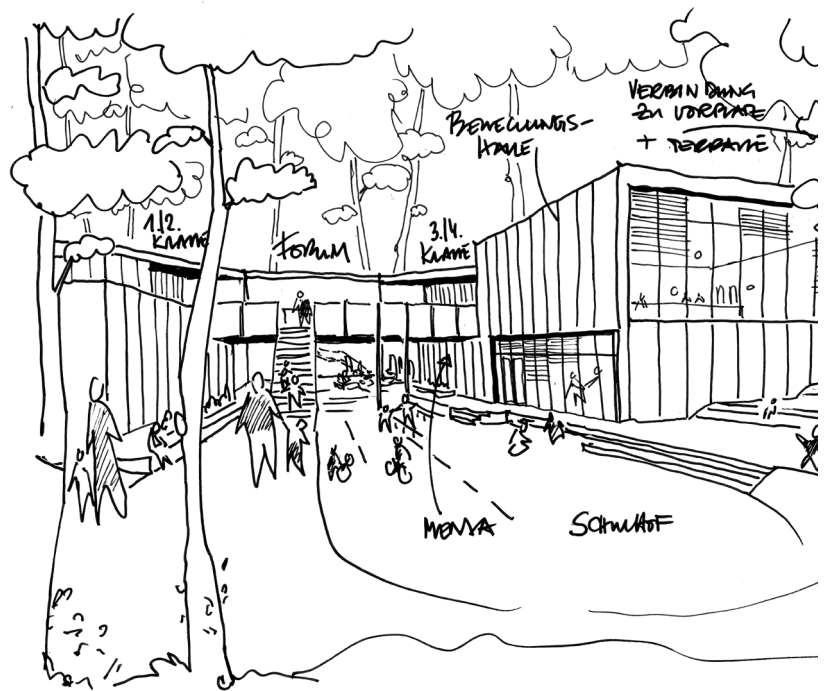

Primary School and Day-Care Facility in Meppen

Site: Meppen
 Services: Competition
 Duration: 2021

Sunlit Clearing

For the new construction of a two class elementary school, a daycare center with five groups and one movement hall in the city of Meppen, BFA let the beautiful location inspire its design. The modern, U-shaped building forms a clearing in the middle of the dense pine forest. The long, slender trunks are reflected in the horizontal division of the clinker brick facade, which is typical of the area. The U has a heart, the central forum. From here, the entire building makes way, both vertically and horizontally, to the upper floor with a spacious roof terrace. The multifunctional forum with adjoining auditorium and cafeteria seamlessly opens onto the outside area, adorned with generous glass fronts, a modern „outdoor classroom“. The school and daycare rooms are arranged around this center in functional yet manageable clusters.