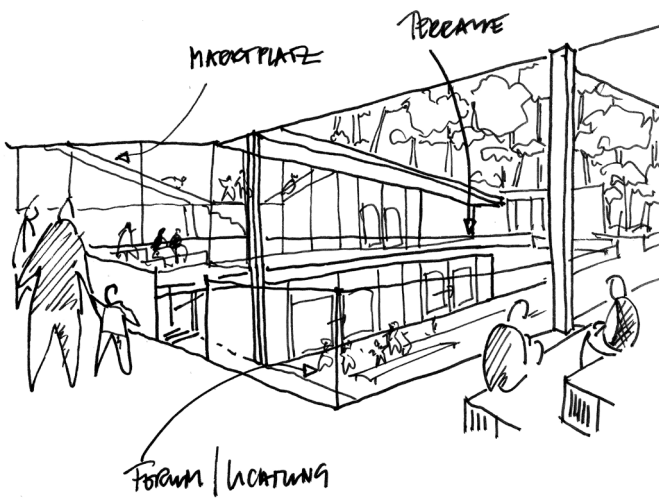

Primary School and Day-Care Facility in Meppen

Site: Meppen
 Services: Competition
 Duration: 2021

Sunlit Clearing

For the new construction of a two class elementary school, a daycare center with five groups and one movement hall in the city of Meppen, BFA let the beautiful location inspire its design. The modern, U-shaped building forms a clearing in the middle of the dense pine forest. The long, slender trunks are reflected in the horizontal division of the clinker brick facade, which is typical of the area. The U has a heart, the central forum. From here, the entire building makes way, both vertically and horizontally, to the upper floor with a spacious roof terrace. The multifunctional forum with adjoining auditorium and cafeteria seamlessly opens onto the outside area, adorned with generous glass fronts, a modern „outdoor classroom“. The school and daycare rooms are arranged around this center in functional yet manageable clusters.